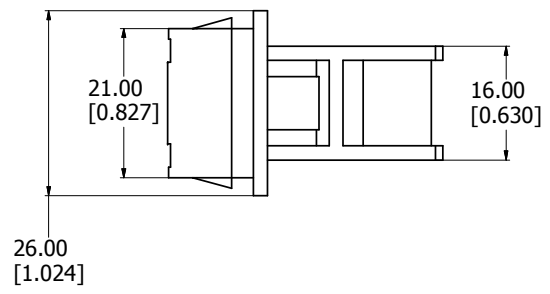

SIDE VIEW OPEN

SIDE VIEW CLOSED

ISO VIEW

FRONT VIEW

FOOT CUT OUT

<b>1427X</b>
Foot Base - White ABS Plastic
Leg - White ABS Plastic
<b>**note feet sold in pairs</b>