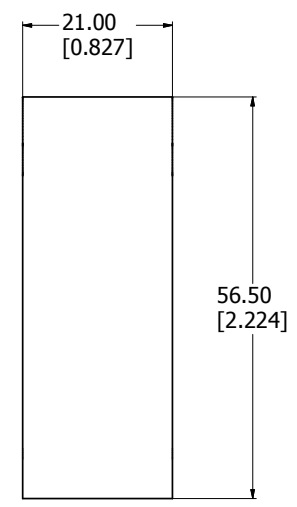

SIDE VIEW OPEN

SIDE VIEW CLOSED

ISO VIEW

FRONT VIEW

FOOT CUT OUT

<b>1427X</b>
Foot Base - White ABS Plastic
Leg - White ABS Plastic
<b>**note feet sold in pairs</b>