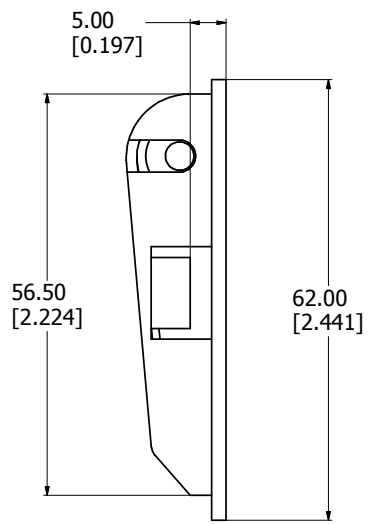

SIDE VIEW OPEN

SIDE VIEW CLOSED

ISO VIEW

FRONT VIEW

FOOT CUT OUT

<b>1427X</b>
Foot Base - White ABS Plastic
Leg - White ABS Plastic
<b>**note feet sold in pairs</b>