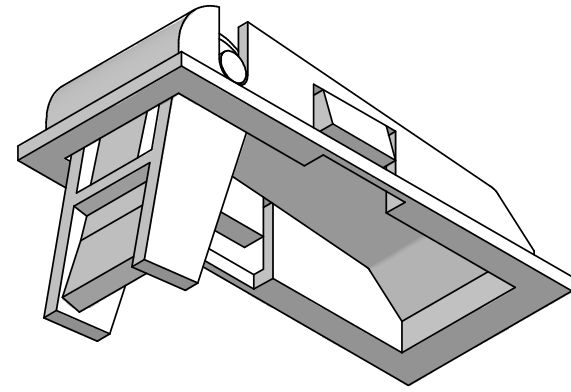

SIDE VIEW OPEN

SIDE VIEW CLOSED

ISO VIEW

FRONT VIEW

FOOT CUT OUT

<b>1427X</b>
Foot Base - White ABS Plastic
Leg - White ABS Plastic
<b>**note feet sold in pairs</b>